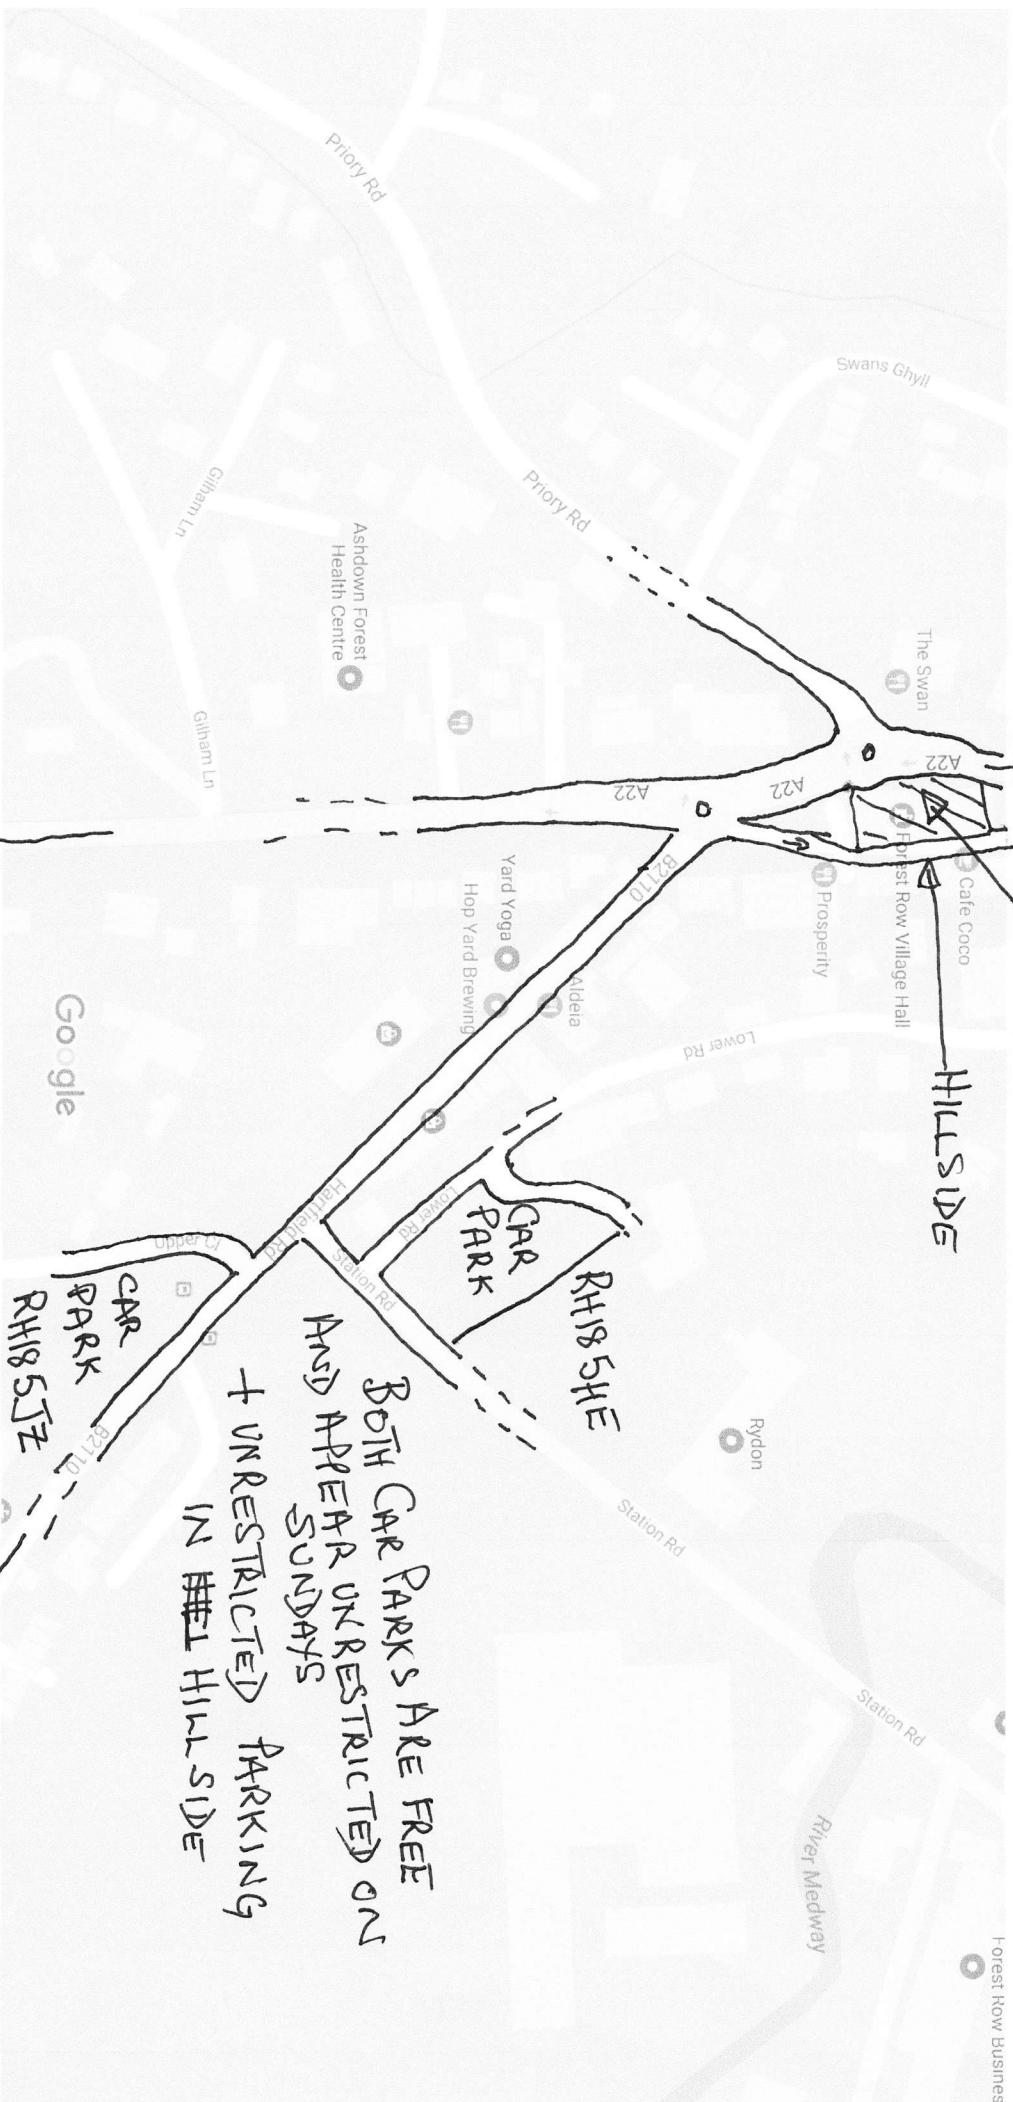

Google Maps

A22
EAST
GRANSTEAD

VILLAGE HALL

HILLSIDE

RHISHIE

CAR PARK

BOTH CAR PARKS ARE FREE
AND APPEAR UNRESTRICTED ON
SUNDAYS

+ UNRESTRICTED PARKING
IN THE HILLSIDE

CAR PARK
RH18 5JZ

B211D

HARTFIELD RD

A22
NUTLEY
EASTBOURNE

Map data ©2017 Google United Kingdom 20 m